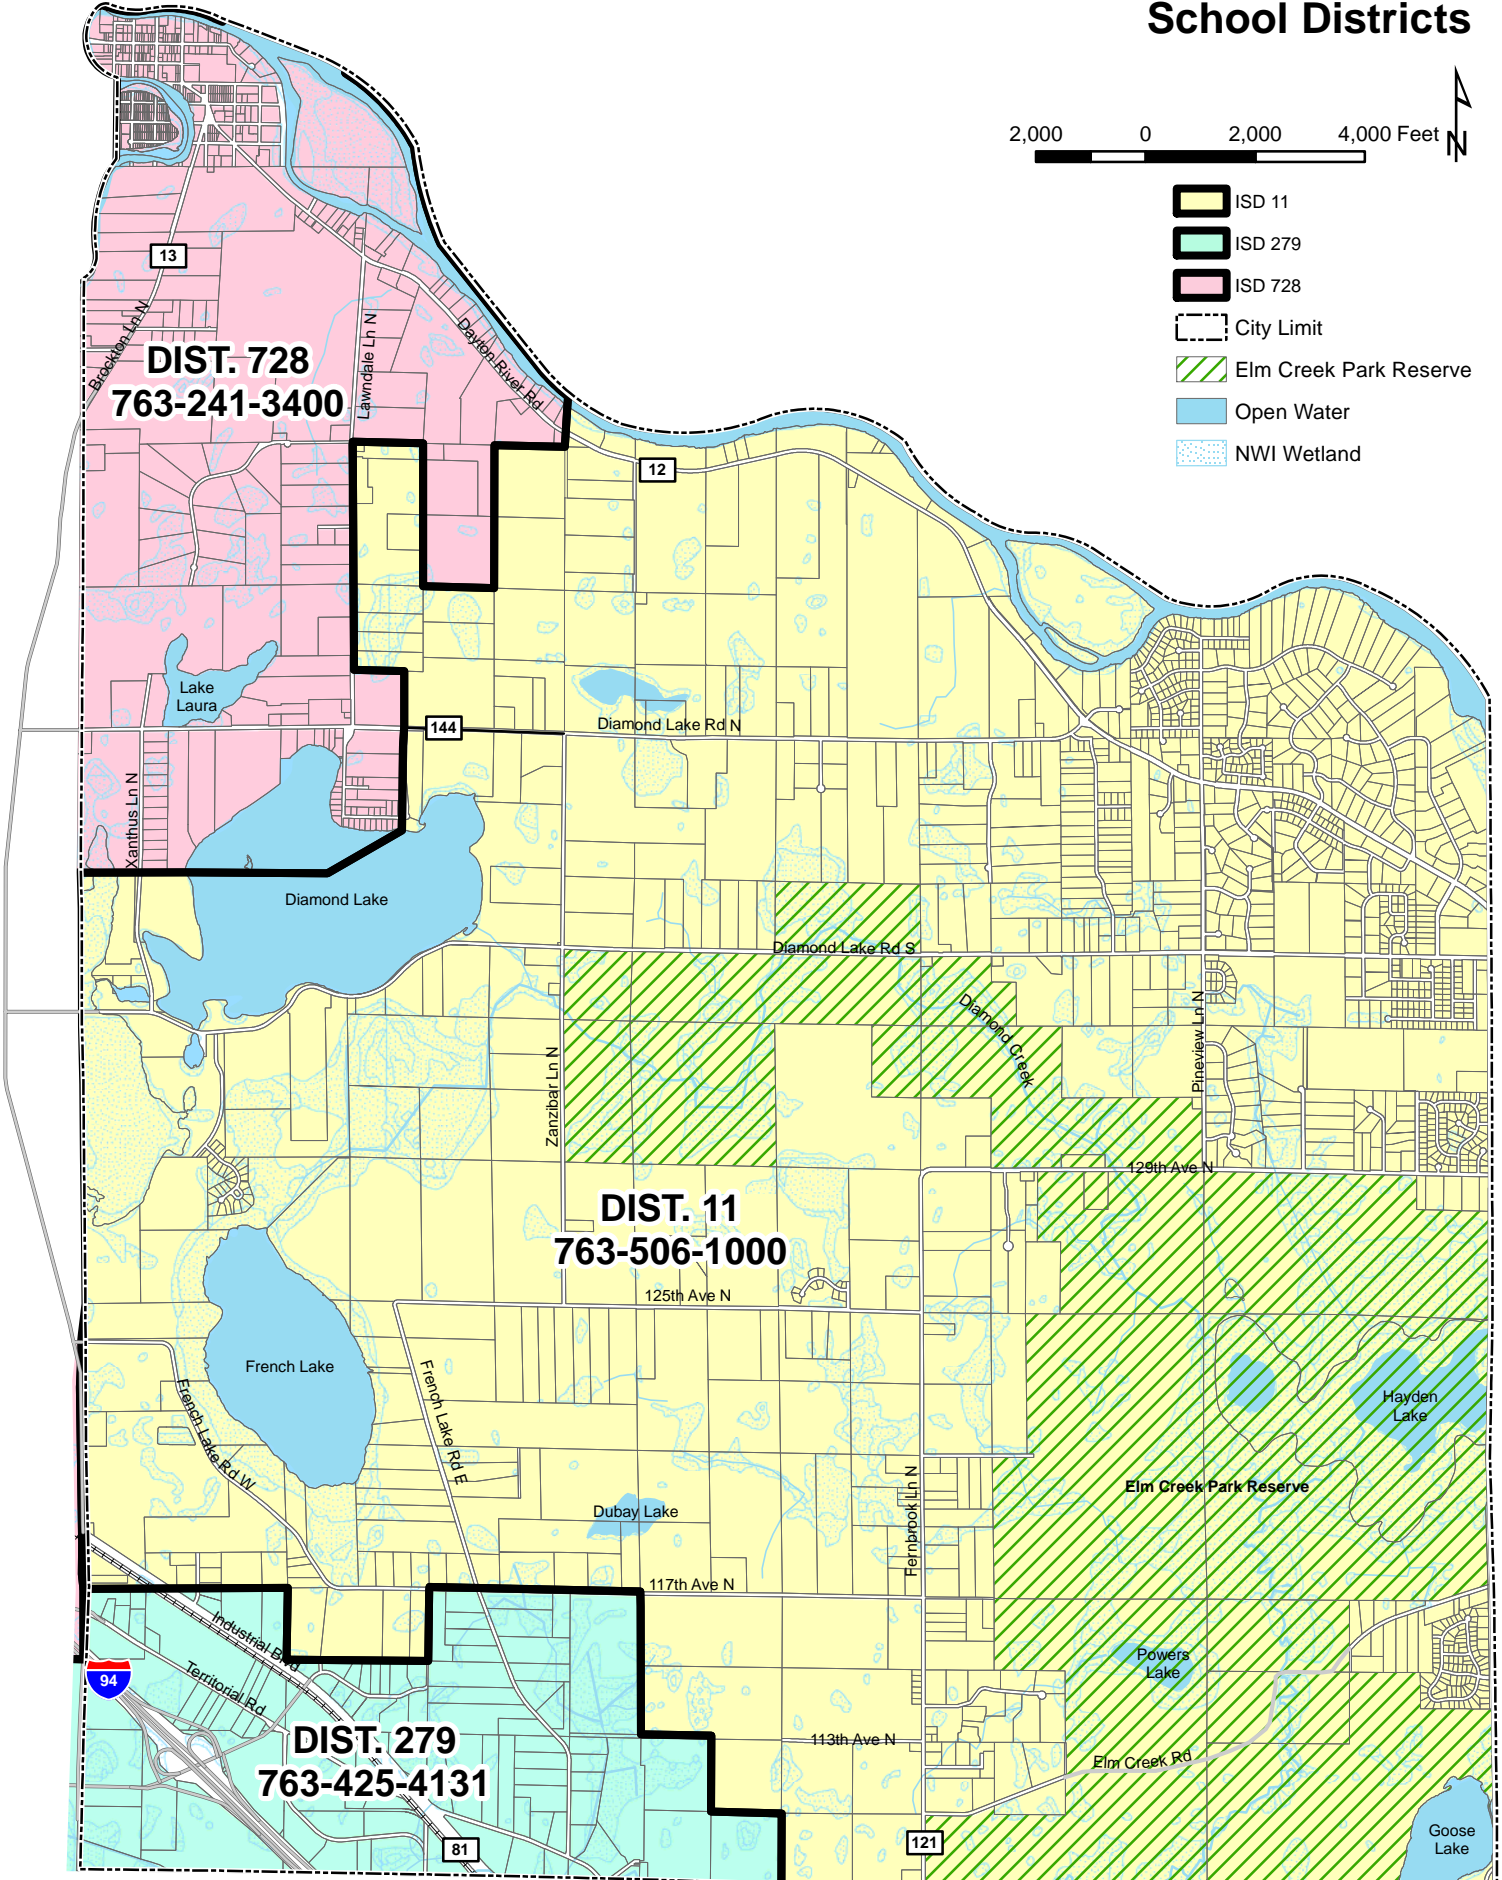

School Districts

- ISD 11
- ISD 279
- ISD 728
- City Limit
- Elm Creek Park Reserve
- Open Water
- NWI Wetland

DIST. 728
763-241-3400

DIST. 11
763-506-1000

DIST. 279
763-425-4131